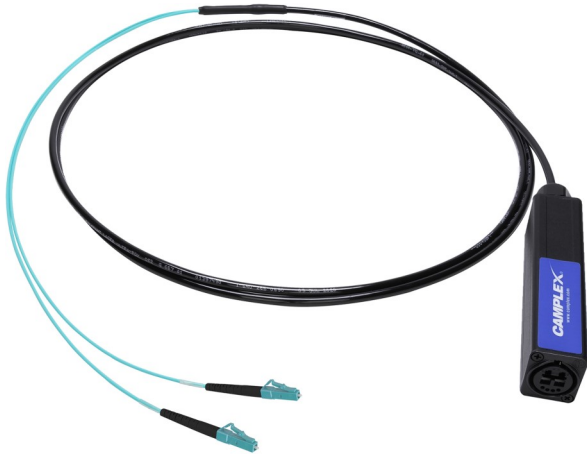

BROADCAST FIBER OPTIC SOLUTIONS

Complex Tactical opticalCON, opticalCON MTP 12 & 24 Adapters Terminated to LC, ST, SC, LC/APC, SC/APC Connectors

opticalCON DUO to Two (2) LC Tactical Breakout Adapter - OM3 Multimode

Tactical Fiber Breakout Adapters—No Power

Connect your Neutrik opticalCON DUO/QUAD/MTP cables to standard LC, ST, SC, LC/APC, SC/APC fiber optic connectors with these in-line adapters.

Rugged ground-tactical cable, ideal for use in harsh environments where repeated deployment and reuse is required. In addition to its durability, the lightweight design is perfect to strap to cameras and other gear.

Supplied with opticalCON rubber dust cap for maximum protection.

opticalCON MTP 12 to Twelve (12) ST Tactical Breakout Adapter - Single Mode

Features

- Tactical Cable Rugged and Lightweight
- Rubber Dustcap for Connector Protection
- Low Insertion Loss and Low Return Loss
- Neutrik NO2-4FDW-A / Neutrik NO4FDW-A / opticalCON MTP 12 & 24 chassis connectors with automatic sealing shutter
- Waterproof acc. to IP65 Ingress Protection While Mated
- Labeled Channels
- Tested for Less Than .55db RL
- Made in the USA by a Certified opticalCON Assembler